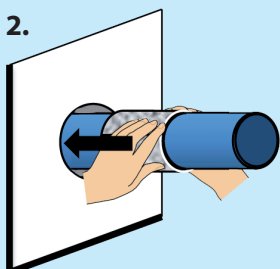

UNIVERSAL PIPE WRAP

Installation Guide

Measure the required length for the pipe and cut the wrap.

Installation: One Size Fits All and Versatile

Drywall/Concrete Wall/Masonry Wall

1. Apply the wrap around the pipe, and tape over it.