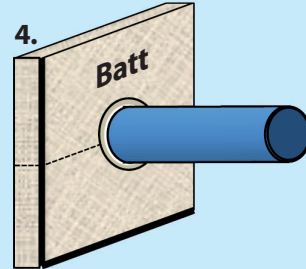

UNIVERSAL PIPE WRAP

Installation Guide

Measure the required length for the pipe and cut the wrap.

Installation: One Size Fits All and Versatile

Drywall/Concrete Wall/Masonry Wall

1. Apply the wrap around the pipe, and tape over it.

2. Slide the wrap into the wall.

3. Fill the annular space with fire rated sealant or fire compound.
* Fire compound cannot be used on drywall.

Fire Batt

1. Apply the wrap around the pipe, and tape over it.

2. Apply ablative coating to the cutting plane of the fire batts, close two fire batts together, and seal the annular space with fire rated sealant.

Concrete Floor

1. Apply the wrap around the pipe, and tape over the wrap.