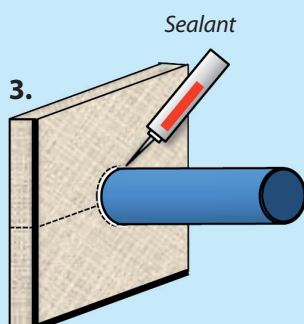

UNIVERSAL PIPE WRAP

Installation Guide

Measure the required length for the pipe and cut the wrap.

Installation: One Size Fits All and Versatile

Drywall/Concrete Wall/Masonry Wall

1. Apply the wrap around the pipe, and tape over it.

2. Slide the wrap into the wall.

3. Fill the annular space with fire rated sealant or fire compound.
* Fire compound cannot be used on drywall.

Fire Batt

1. Apply the wrap around the pipe, and tape over it.

2. Apply ablative coating to the cutting plane of the fire batts, close two fire batts together, and seal the annular space with fire rated sealant.

Concrete Floor

1. Apply the wrap around the pipe, and tape over the wrap.