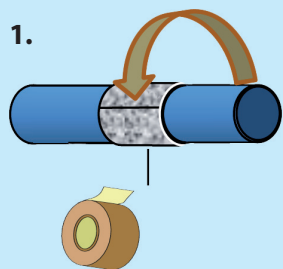

UNIVERSAL PIPE WRAP

Installation Guide

Measure the required length for the pipe and cut the wrap.

Installation: One Size Fits All and Versatile

Drywall/Concrete Wall/Masonry Wall

1. Apply the wrap around the pipe, and tape over it.

2. Slide the wrap into the wall.

3. Fill the annular space with fire rated sealant or fire compound.
* Fire compound cannot be used on drywall.

Fire Batt

1. Apply the wrap around the pipe, and tape over it.

2. Apply ablative coating to the cutting plane of the fire batts, close two fire batts together, and seal the annular space with fire rated sealant.

Concrete Floor

1. Apply the wrap around the pipe, and tape over the wrap.