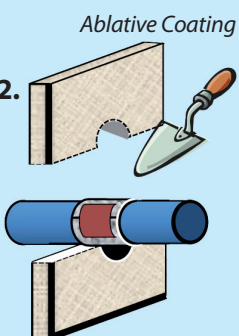

UNIVERSAL PIPE WRAP

Installation Guide

Measure the required length for the pipe and cut the wrap.

Installation: One Size Fits All and Versatile

Drywall/Concrete Wall/Masonry Wall

1. Apply the wrap around the pipe, and tape over it.

2. Slide the wrap into the wall.

3. Fill the annular space with fire rated sealant or fire compound.
* Fire compound cannot be used on drywall.

Fire Batt

1. Apply the wrap around the pipe, and tape over it.

2. Apply ablative coating to the cutting plane of the fire batts, close two fire batts together, and seal the annular space with fire rated sealant.

Concrete Floor

1. Apply the wrap around the pipe, and tape over the wrap.