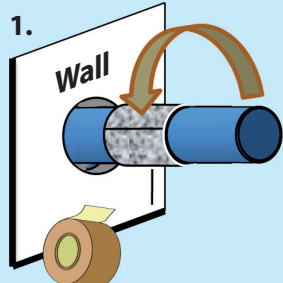

UNIVERSAL PIPE WRAP

Installation Guide

Measure the required length for the pipe and cut the wrap.

Installation: One Size Fits All and Versatile

Drywall/Concrete Wall/Masonry Wall

1. Apply the wrap around the pipe, and tape over it.

2. Slide the wrap into the wall.

3. Fill the annular space with fire rated sealant or fire compound.
* Fire compound cannot be used on drywall.

Fire Batt

1. Apply the wrap around the pipe, and tape over it.

2. Apply ablative coating to the cutting plane of the fire batts, close two fire batts together, and seal the annular space with fire rated sealant.

Concrete Floor

1. Apply the wrap around the pipe, and tape over the wrap.