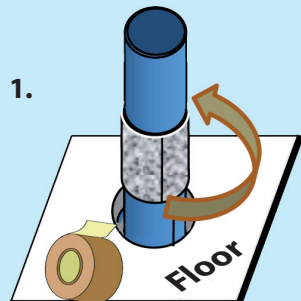

UNIVERSAL PIPE WRAP

Installation Guide

Measure the required length for the pipe and cut the wrap.

Installation: One Size Fits All and Versatile

Drywall/Concrete Wall/Masonry Wall

1. Apply the wrap around the pipe, and tape over it.

2. Slide the wrap into the wall.

3. Fill the annular space with fire rated sealant or fire compound.
* Fire compound cannot be used on drywall.

Fire Batt

1. Apply the wrap around the pipe, and tape over it.

2. Apply ablative coating to the cutting plane of the fire batts, close two fire batts together, and seal the annular space with fire rated sealant.

Concrete Floor

1. Apply the wrap around the pipe, and tape over the wrap.