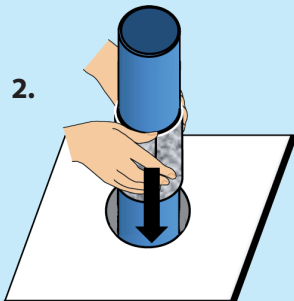

2. Slide the wrap into the floor.